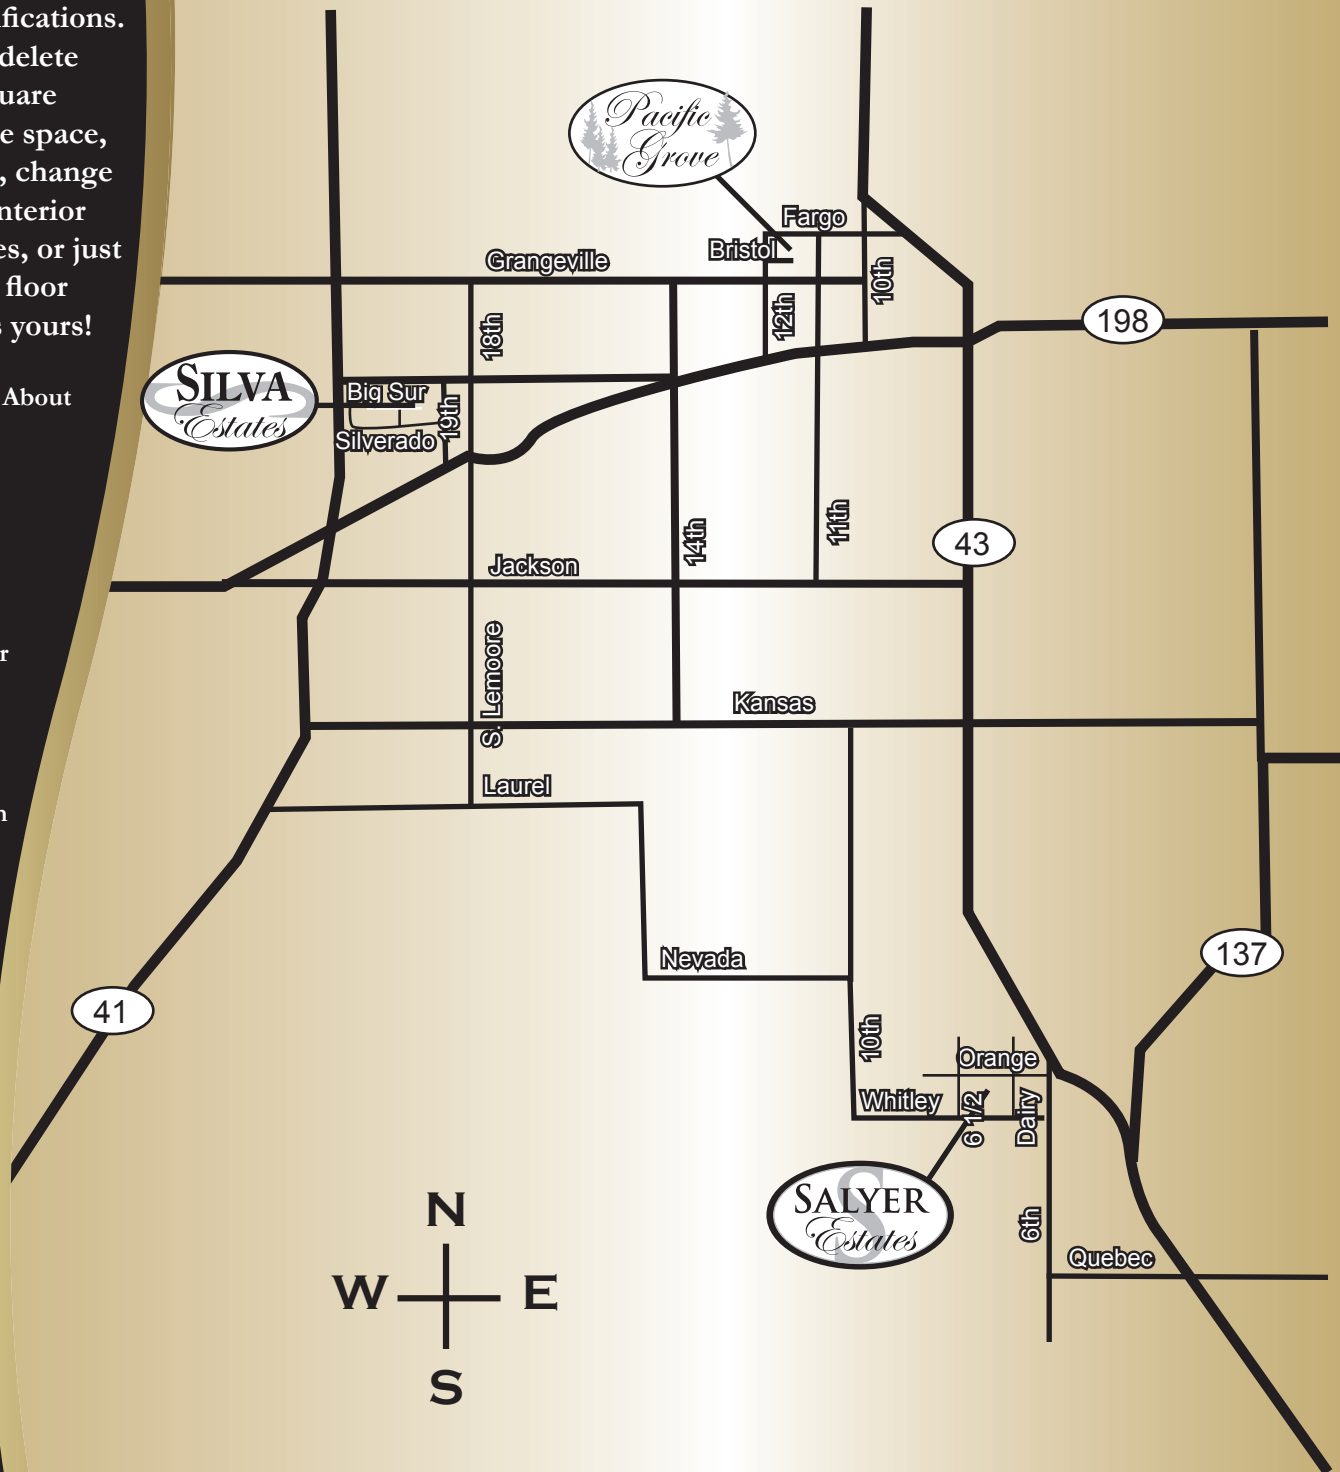

Daley Enterprises has been helping families build beautiful neighborhoods in the San Joaquin Valley for over 30 Years. Unlike most builders, Daley Homes allows buyers to personalize plans to their specifications. Buyers can add or delete rooms, increase square footage, add garage space, add covered patios, change electrical, choose interior and exterior finishes, or just modify an existing floor plan. The choice is yours!

For More Information About Silva Estates Contact:
Rita Lycett
Phone: 559-924-0151
Fax: 559-924-6105
rita@daleyhomes.com

For More Information About Salyer Estates or Pacific Grove Contact:
Leah Forte
Phone: 559-992-1678
Fax: 559-924-1062
leah@daleyhomes.com

Daley Homes

www.daleyhomes.com